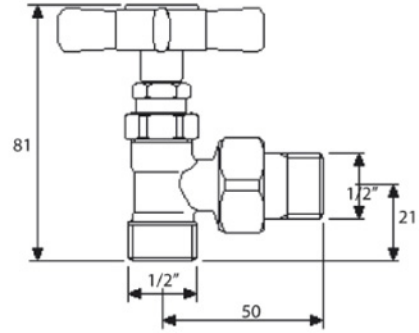

Collection TERMOARREDO	
Code	Description
9055-C 9056-I/N/B 9056-O/ND	<p><b>Rope 1 towel warmer 465x770 mm (170 W - 146 Kcal/h t 50°)</b></p> <p>tolerance: 2%, resistance: 200Wpackaging size: mm850x540x170Htotal weight: 7,3kg</p> <p>Chrome Incalux, Nickel, Bronze Gold, Dark Nickel</p>

Tavarnelle - Barberino, Firenze  
 tel.+39 0558071159-190  
 fax.+39 0558071185  
 gentry-home.com

Collection TERMOARREDO	
Code	Description
9127-C 9128-I/N/B 9128-O/ND	<b>Valves (pair)</b> Chrome Incalux, Nickel, Bronze Gold, Dark Nickel <b>Fittings available</b> 12/14/16 copper 12/14/16 covered
9126	Electrical element complete with thermostatic control