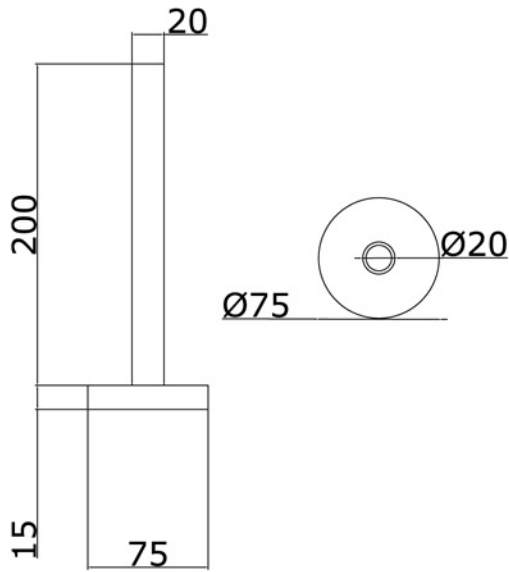

Collection TERMOARREDO	
Code	Description
9055-C 9056-I/N/B 9056-O/ND	<p><b>Rope 1 towel warmer 465x770 mm (170 W - 146 Kcal/h t 50°)</b></p> <p>tolerance: 2%, resistance: 200Wpackaging size: mm850x540x170Htotal weight: 7,3kg</p> <p>Chrome Incalux, Nickel, Bronze Gold, Dark Nickel</p>

Tavarnelle - Barberino, Firenze  
 tel.+39 0558071159-190  
 fax.+39 0558071185  
 gentry-home.com

Collection TERMOARREDO	
Code	Description
9127-C 9128-I/N/B 9128-O/ND	<b>Valves (pair)</b> Chrome Incalux, Nickel, Bronze Gold, Dark Nickel <b>Fittings available</b> 12/14/16 copper 12/14/16 covered
9126	Electrical element complete with thermostatic control