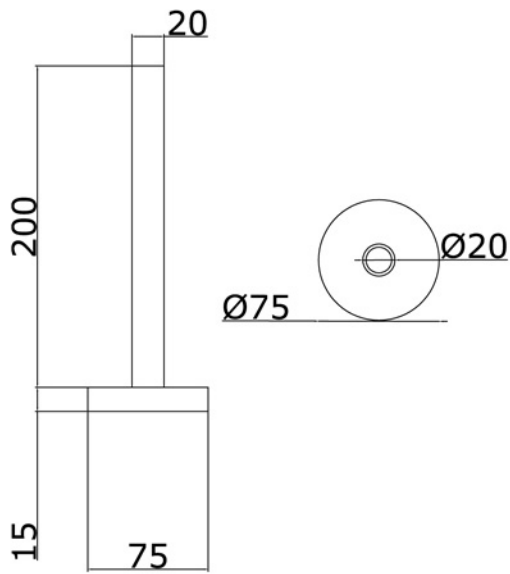

Collection TERMOARREDO	
Code	Description
9074-C 9075-I/N/B 9075-O/ND	Green Park 2 towel warmer 675x825 mm (280 W - 241 Kcal/h t 50°) Chrome Incalux, Nickel, Bronze Gold, Dark Nickel

Tavarnelle - Barberino, Firenze
 tel. +39 0558071159-190
 fax. +39 0558071185
 gentry-home.com

Collection TERMOARREDO	
Code	Description
9127-C 9128-I/N/B 9128-O/ND	Valves (pair) Chrome Incalux, Nickel, Bronze Gold, Dark Nickel Fittings available 12/14/16 copper 12/14/16 covered
9126	Electrical element complete with thermostatic control