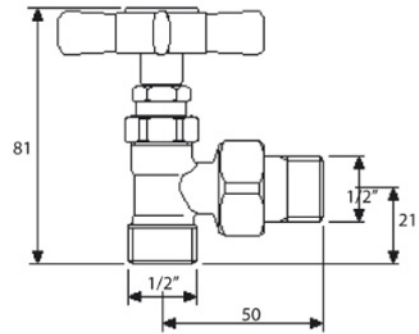

Collection TERMOARREDO	
Code	Description
9074-C 9075-I/N/B 9075-O/ND	Green Park 2 towel warmer 675x825 mm (280 W - 241 Kcal/h t 50°) Chrome Incalux, Nickel, Bronze Gold, Dark Nickel

Tavarnelle - Barberino, Firenze
 tel. +39 0558071159-190
 fax. +39 0558071185
 gentry-home.com

Collection TERMOARREDO	
Code	Description
9127-C 9128-I/N/B 9128-O/ND	Valves (pair) Chrome Incalux, Nickel, Bronze Gold, Dark Nickel Fittings available 12/14/16 copper 12/14/16 covered
9126	Electrical element complete with thermostatic control