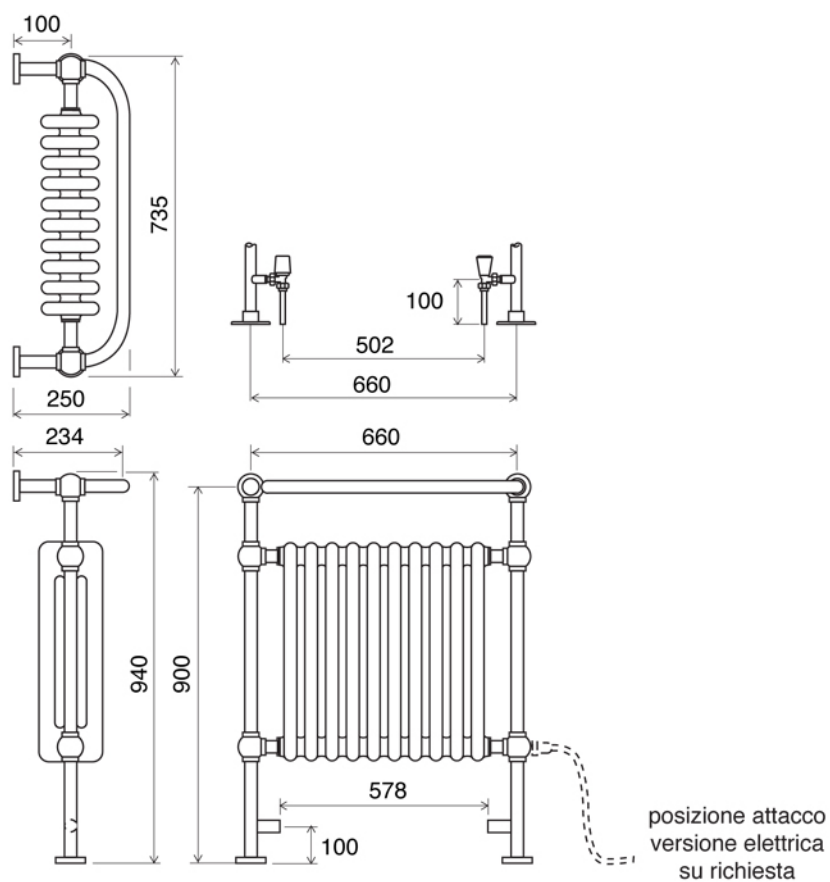

Collection TERMOARREDO	
Code	Description
9084-C 9085-I/N/B 9085-O/ND	<p>London 1 towel warmer 940x675 mm (985 W - 848 Kcal/h t 50°)</p> <p>Chrome Incalux, Nickel, Bronze Gold, Dark Nickel</p>

Tavarnelle - Barberino, Firenze
 tel. +39 0558071159-190
 fax. +39 0558071185
 gentry-home.com

Collection TERMOARREDO	
Code	Description
9127-C 9128-I/N/B 9128-O/ND	<p>Valves (pair) Chrome Incalux, Nickel, Bronze Gold, Dark Nickel</p> <p>Fittings available 12/14/16 copper 12/14/16 covered</p>
9126	Electrical element complete with thermostatic control