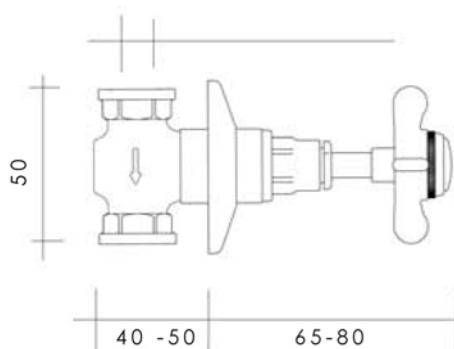

Diametro 70

1/2 BSP FEM

| CHELSEA Collection | |
|--|--|
| Code | Description |
| 8170-C 8171-I/N/O/OR 8171-B/ND/R | Chelsea cut off tap wall mounted mixer 1/2" Chrome Incalux, Nickel, Dark Gold, Rose Gold Bronze, Dark Nickel, Copper |
| 8170-3/4-C 8171-3/4-I/N/O/OR 8171-3/4-B/ND/R | Chelsea cut off tap wall mounted mixer 3/4" Chrome Incalux, Nickel, Dark Gold, Rose Gold Bronze, Dark Nickel, Copper |