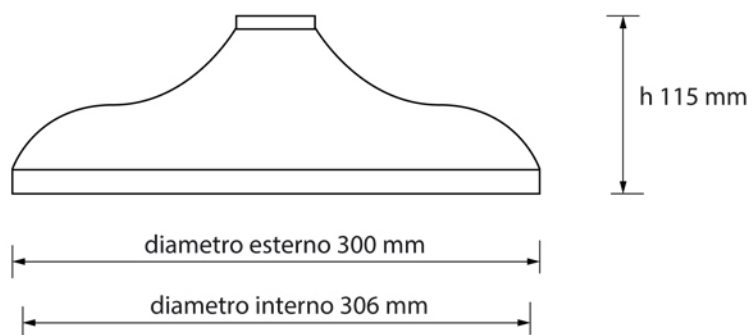

THAMES Collection	
Code	Description
0115-C 0116-I/N/O/OR 0116-B/ND/R	Shower rose 30 cm Chrome Incalux, Nickel, Dark Gold, Rose Gold Bronze, Dark Nickel, Copper

GH
GENTRY HOME

Verona - Italy
tel. +39 045 8006917
fax. +39 045 8020111
gentry-home.com