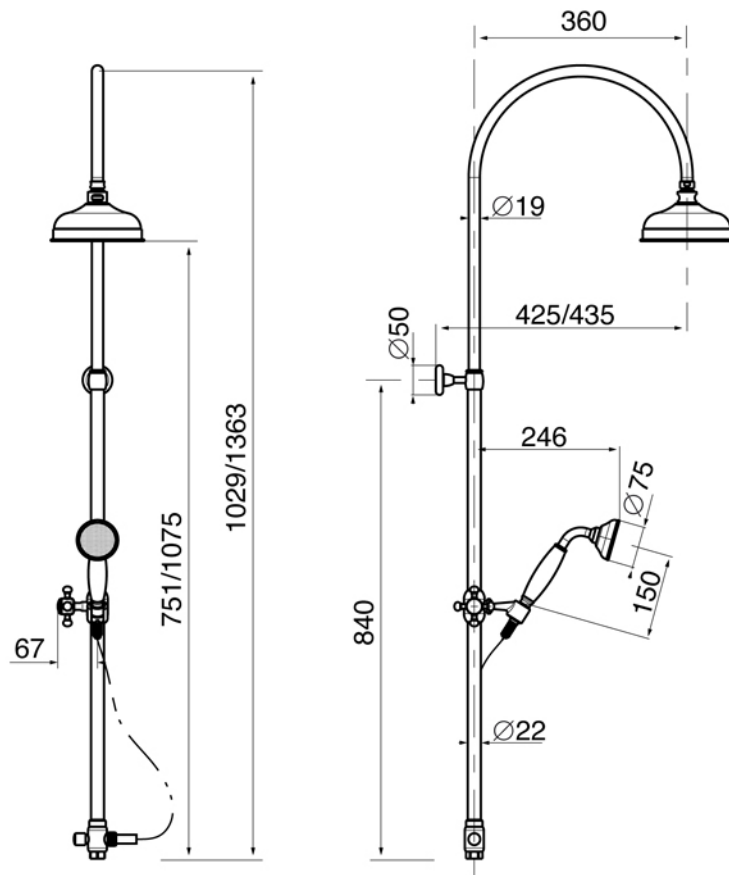

THAMES Collection	
Code	Description
13011-C 13012-I/N/O/OR 13012-B/ND/R	Thames external shower mixer Chrome Incalux, Nickel, Dark Gold, Rose Gold Bronze, Dark Nickel, Copper

Verona - Italy
 tel. +39 045 8006917
 fax. +39 045 8020111
 gentry-home.com

THAMES Collection	
Code	Description
8710-C 8711-I/N/O/OR 8711-B/ND/R	Exposed riser pipe kit Chrome Incalux, Nickel, Dark Gold, Rose Gold Bronze, Dark Nickel, Copper
8720-C 8721-I/N/O/OR 8721-B/ND/R	Exposed diverter with cradle and hand shower Chrome Incalux, Nickel, Dark Gold, Rose Gold Bronze, Dark Nickel, Copper

Verona - Italy
tel. +39 045 8006917
fax. +39 045 8020111
gentry-home.com

THAMES Collection	
Code	Description
0113-C 0114-I/N/O/OR 0114-B/ND/R	Shower rose 20 cm Chrome Incalux, Nickel, Dark Gold, Rose Gold Bronze, Dark Nickel, Copper

GH
GENTRY HOME

Verona - Italy
tel. +39 045 8006917
fax. +39 045 8020111
gentry-home.com

THAMES Collection	
Code	Description
0115-C 0116-I/N/O/OR 0116-B/ND/R	Shower rose 30 cm Chrome Incalux, Nickel, Dark Gold, Rose Gold Bronze, Dark Nickel, Copper