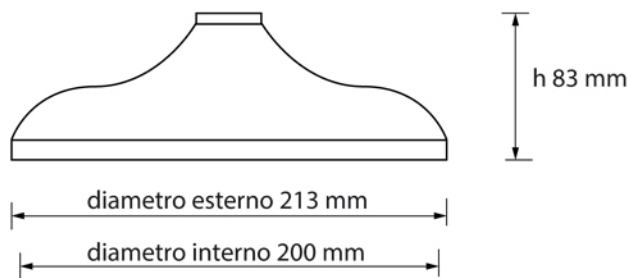

THAMES Collection	
Code	Description
0113-C 0114-I/N/O/OR 0114-B/ND/R	Shower rose 20 cm Chrome Incalux, Nickel, Dark Gold, Rose Gold Bronze, Dark Nickel, Copper

GH
GENTRY HOME

Verona - Italy
tel. +39 045 8006917
fax. +39 045 8020111
gentry-home.com