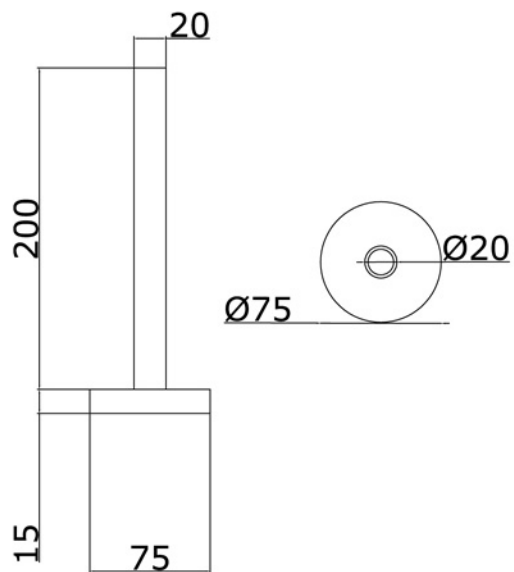

Collection TERMOARREDO	
Code	Description
9107-C 9108-I/N/B 9108-O/ND	Green Park 4 towel warmer 1120x470 Chrome Incalux, Nickel, Bronze Gold, Dark Nickel

Tavarnelle - Barberino, Firenze
 tel. +39 0558071159-190
 fax. +39 0558071185
 gentry-home.com

Collection TERMOARREDO	
Code	Description
9127-C 9128-I/N/B 9128-O/ND	Valves (pair) Chrome Incalux, Nickel, Bronze Gold, Dark Nickel Fittings available 12/14/16 copper 12/14/16 covered
9126	Electrical element complete with thermostatic control