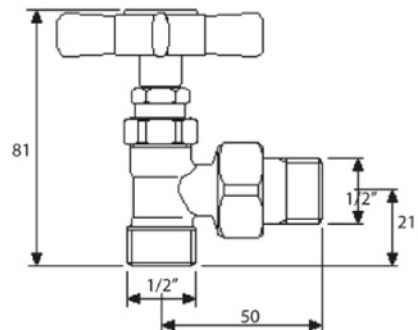

Collection TERMOARREDO	
Code	Description
9107-C 9108-I/N/B 9108-O/ND	Green Park 4 towel warmer 1120x470 Chrome Incalux, Nickel, Bronze Gold, Dark Nickel

Tavarnelle - Barberino, Firenze
 tel. +39 0558071159-190
 fax. +39 0558071185
 gentry-home.com

Collection TERMOARREDO	
Code	Description
9127-C 9128-I/N/B 9128-O/ND	Valves (pair) Chrome Incalux, Nickel, Bronze Gold, Dark Nickel Fittings available 12/14/16 copper 12/14/16 covered
9126	Electrical element complete with thermostatic control