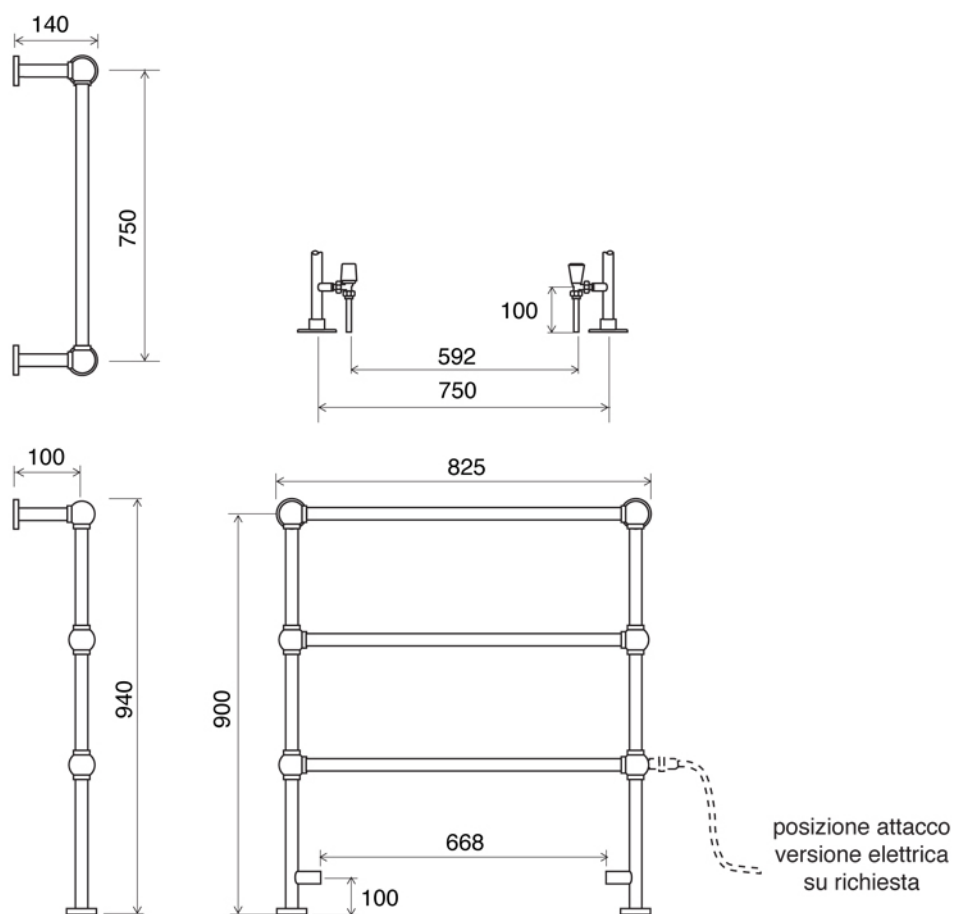

Collection TERMOARREDO	
Code	Description
9076-C 9077-I/N/B 9077-O/ND	Portobello 1 towel warmer 940x675 mm (244 W - 210 Kcal/h t 50°) Chrome Incalux, Nickel, Bronze Gold, Dark Nickel

Tavarnelle - Barberino, Firenze
 tel. +39 0558071159-190
 fax. +39 0558071185
 gentry-home.com

Collection TERMOARREDO	
Code	Description
9127-C 9128-I/N/B 9128-O/ND	Valves (pair) Chrome Incalux, Nickel, Bronze Gold, Dark Nickel Fittings available 12/14/16 copper 12/14/16 covered
9126	Electrical element complete with thermostatic control