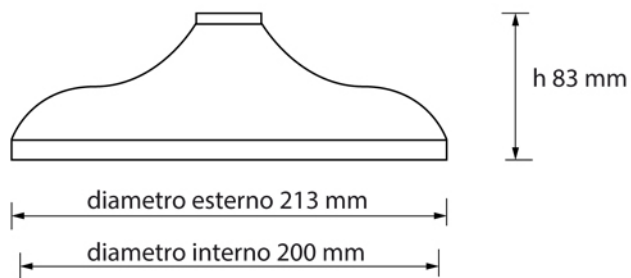

ANTIQUE Collection	
Code	Description
0113-C 0114-I/N/O/OR 0114-B/ND/R	Shower rose 20 cm Chrome Incalux, Nickel, Dark Gold, Rose Gold Bronze, Dark Nickel, Copper

GH
GENTRY HOME

Verona - Italy
tel. +39 045 8006917
fax. +39 045 8020111
gentry-home.com